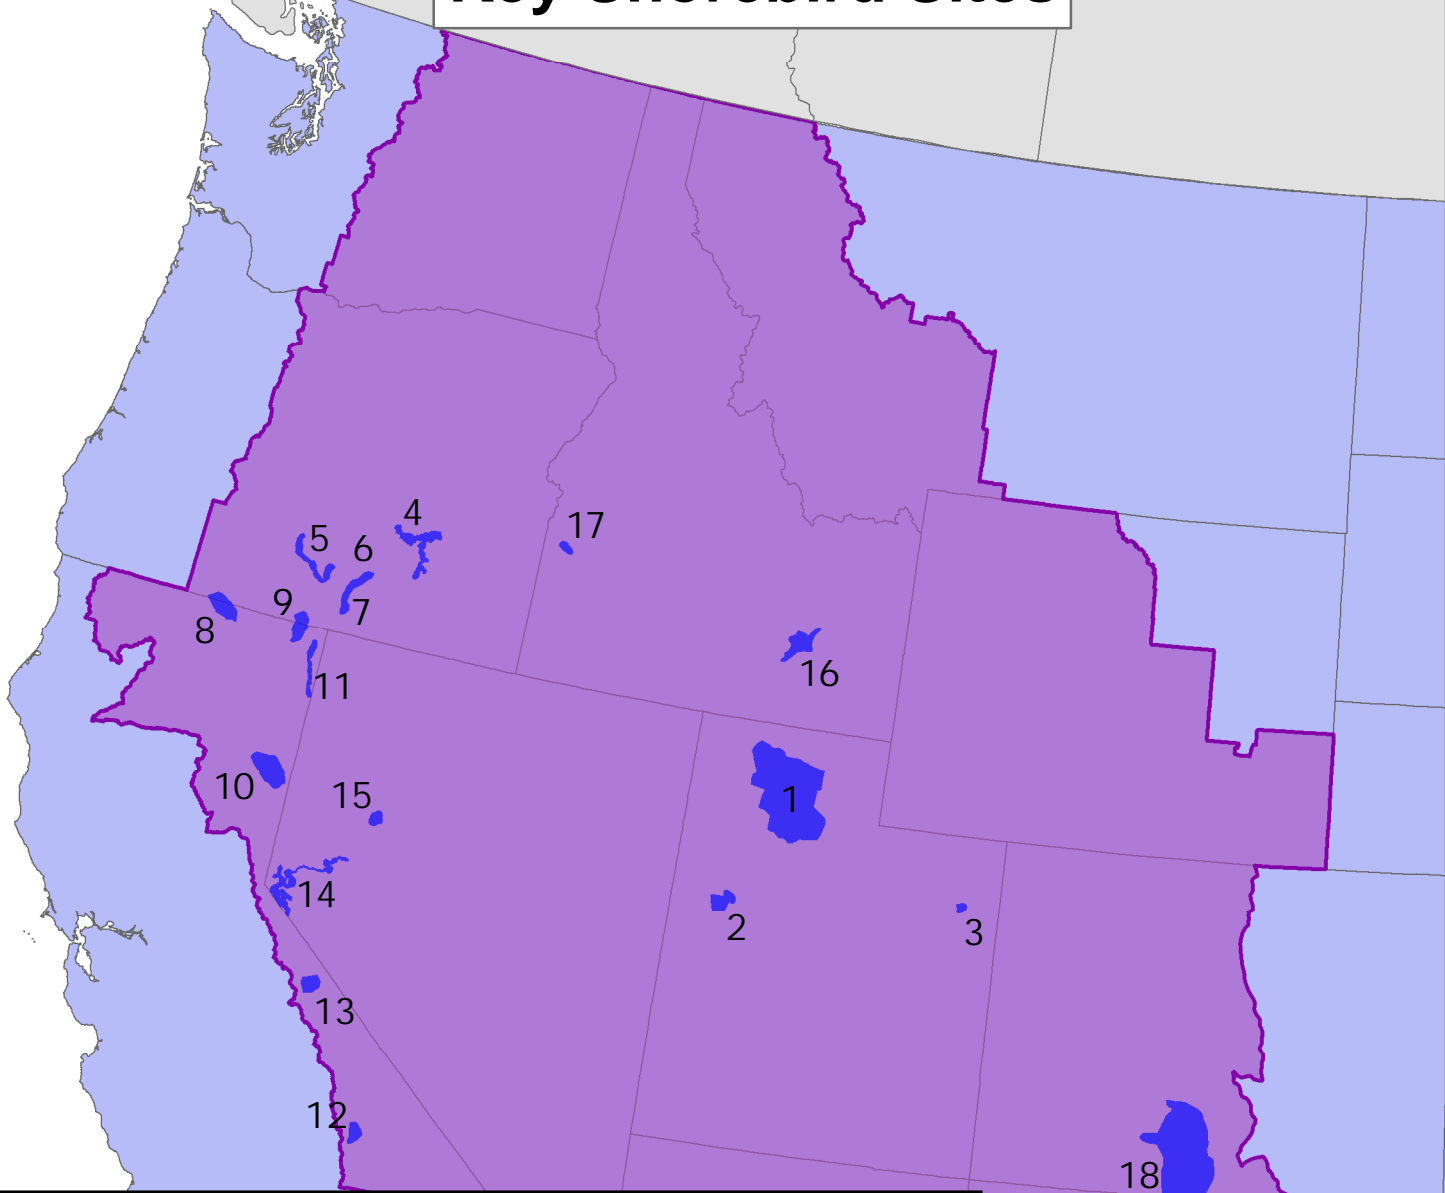

# Key Shorebird Sites

- |                    |                             |
|--------------------|-----------------------------|
| 1 Great Salt Lake  | 10 Honey Lake               |
| 2 Fish Springs NWR | 11 Alkali Lakes             |
| 3 Ouray NWR        | 12 Owens Lake               |
| 4 Harney Basin     | 13 Mono Lake                |
| 5 Summer Lake      | 14 Lahontan Valley          |
| 6 Lake Abert       | 15 Humboldt WMA             |
| 7 Warner Basin     | 16 American Falls Reservoir |
| 8 Klamath Basin    | 17 Lake Lowell              |
| 9 Goose Lake       | 18 San Luis Valley          |